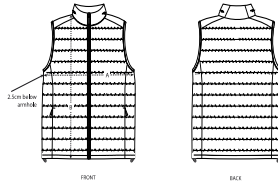

Combo options

Stella Climber

Shell : Plain Weave , 100% poliestere riciclato , Fluorine-free DWR , 75 GSM

Padding : 100% poliestere riciclato , 175 GSM

Lining : Plain Weave , 100% poliestere riciclato , Fluorine-free DWR , 75 GSM

SIZES		S	M	L	XL	XXL	3XL
A	Half Chest	53.5	56	59.5	63	66.5	70
B	Body Length	65	68.5	70.5	72.5	74.5	76.5